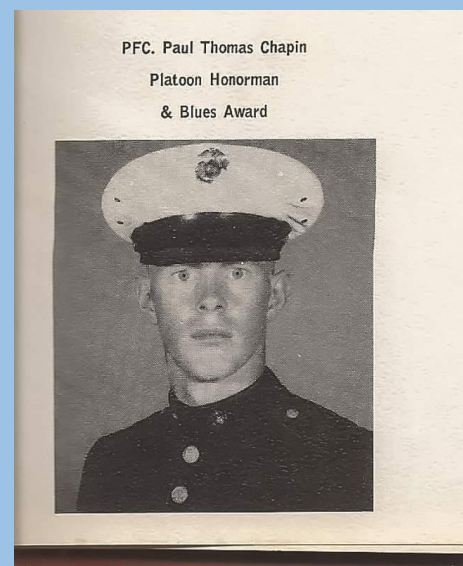

PHOTOS OF OFFICERS AND MEN WHO DIED ON LOMA RIDGE 6/25/65

PFC Henry McKine, Jr.

PFC Russell J. Babcock

PFC Dickie Glover

Cpl. James H. Brock

Cpl. Michael A. Palmieri

PFC Paul T. Chapin

PHOTOS OF OFFICERS AND MEN WHO DIED ON LOMA RIDGE 6/25/65

Staff Sgt. Jimmie Ivey Swink

PFC Ronald R. Richert

L/Cpl. Danny E. Holder

PFC Jerry Griffith

Cpt. Jimmie R. Wilson

L/Cpl. Donald A. Davidson

PHOTOS OF OFFICERS AND MEN WHO DIED ON LOMA RIDGE 6/25/65

PFC Henry D. Grimm